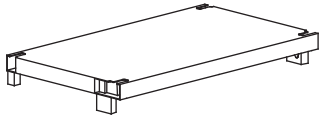

TOOMAX[®]

ANNIVERSARY MIDI

Art. 277 cm 65x37x173h in 26x15x68h

A

PZ / PCS 2

B

PZ / PCS 4

C