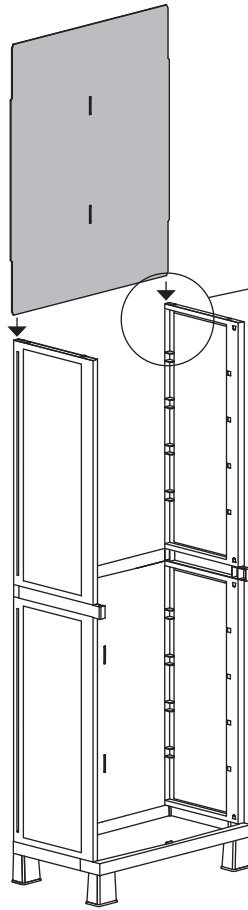

TOOMAX[®]

ANNIVERSARY MIDI

Art. 277 cm 65x37x173h in 26x15x68h

A

PZ / PCS 2

B

PZ / PCS 4

C

PZ / PCS 2

M

PZ / PCS 1

W

PZ / PCS 1

1

2

3

4

5

00

6

7

8

9

10