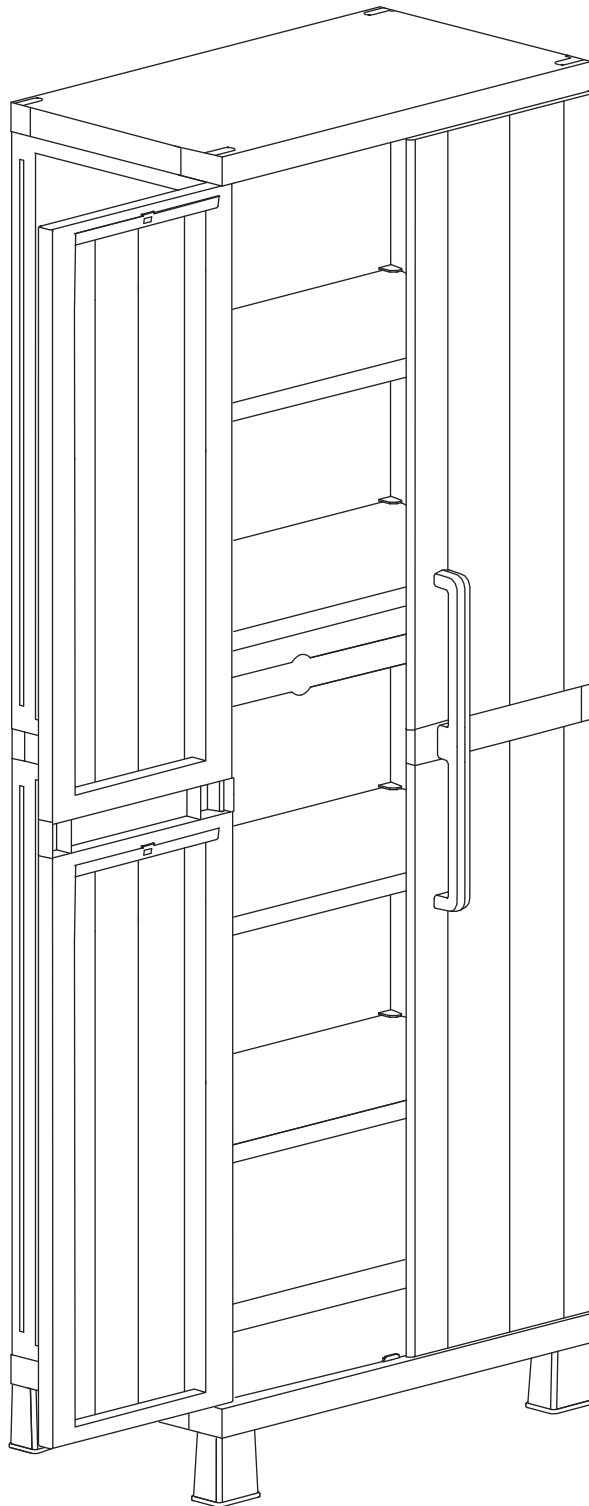

TOOMAX[®]

ANNIVERSARY MIDI

Art. 277 cm 65x37x173h in 26x15x68h

A

PZ / PCS 2

B

PZ / PCS 4

C